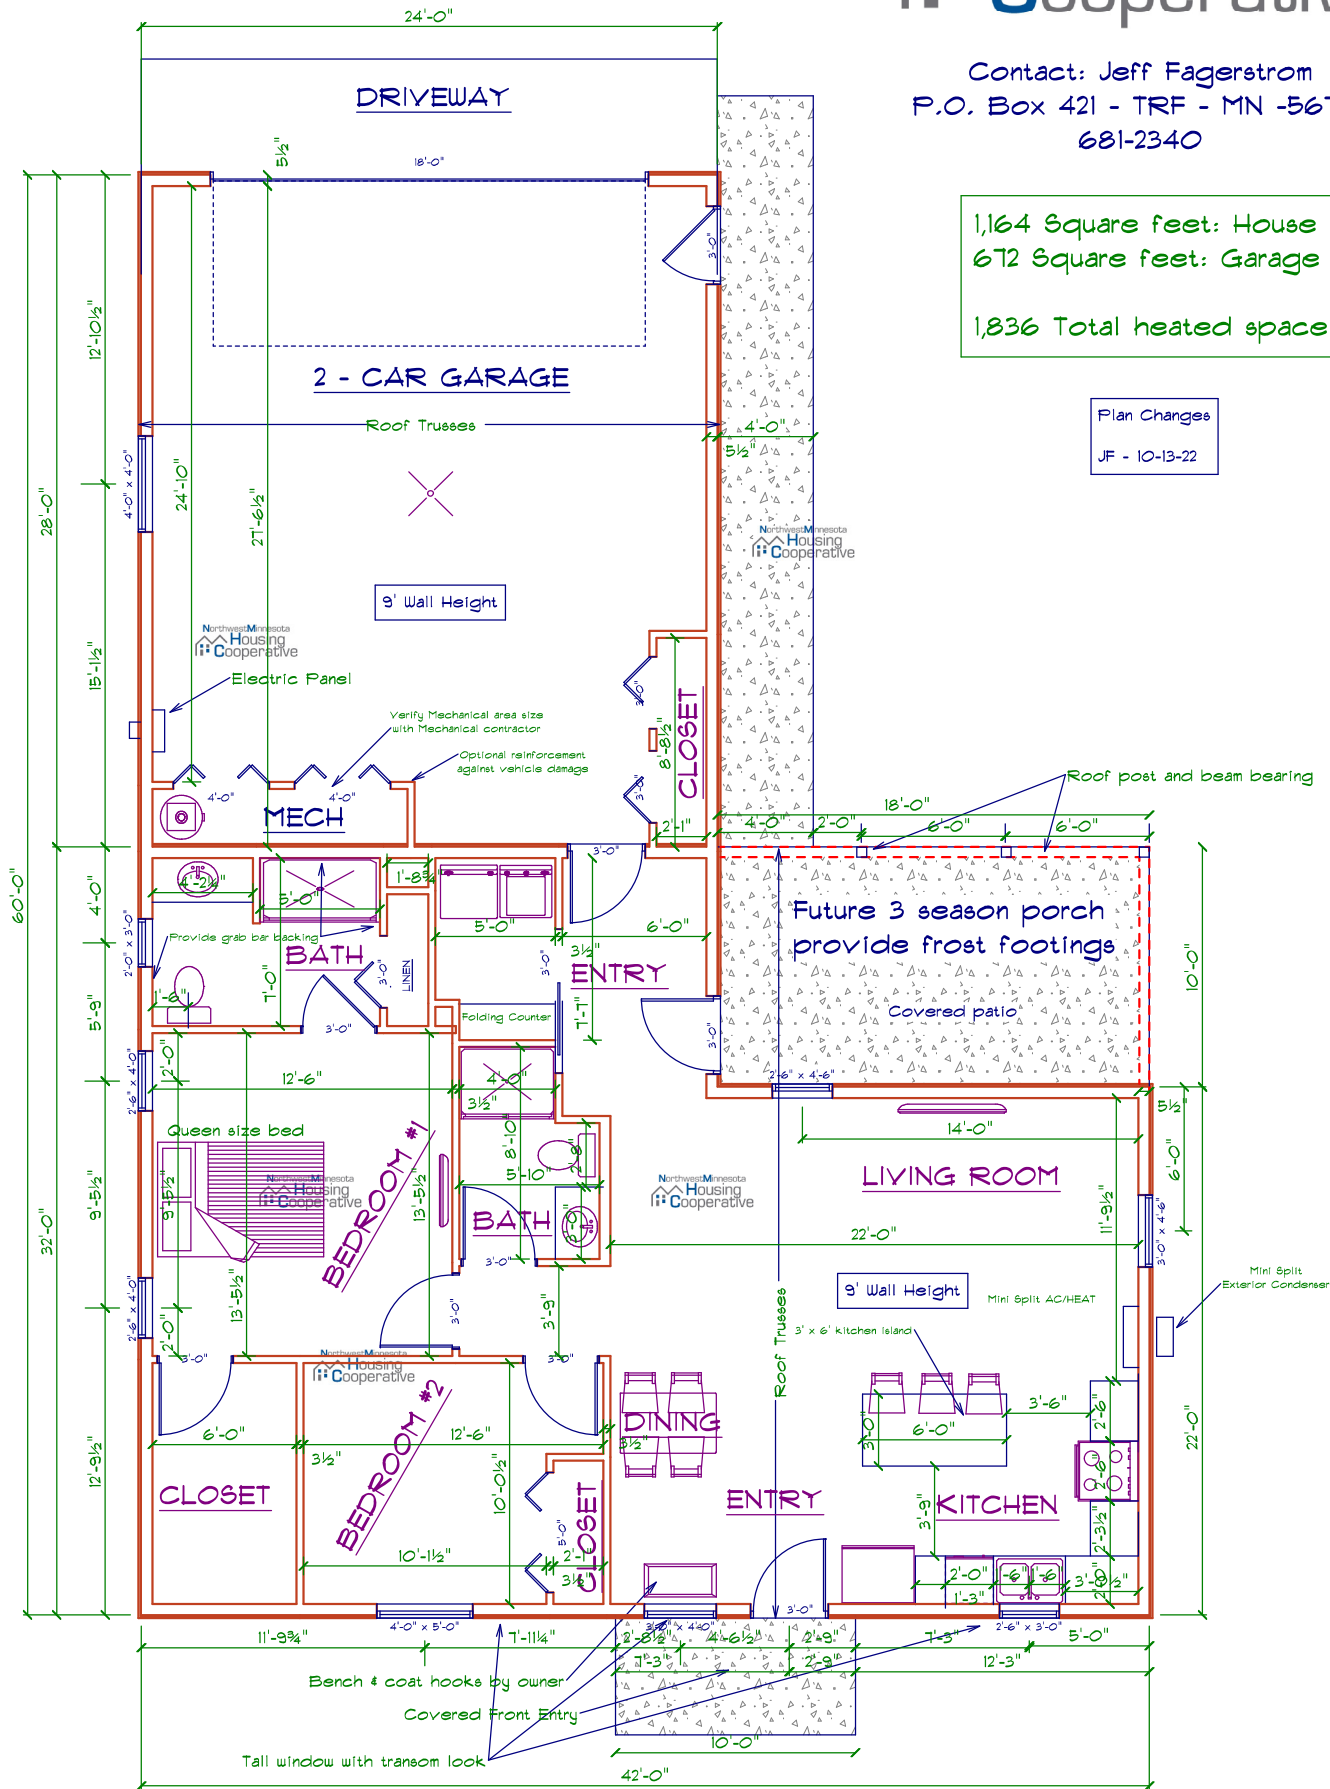

2018 NELSON DRIVE, TRF

Contact: Jeff Fagerstrom
 P.O. Box 421 - TRF - MN -56701
 681-2340

1,164 Square feet: House
 672 Square feet: Garage
 1,836 Total heated space

Plan Changes
 JF - 10-13-22

2018 NELSON DRIVE, TRF