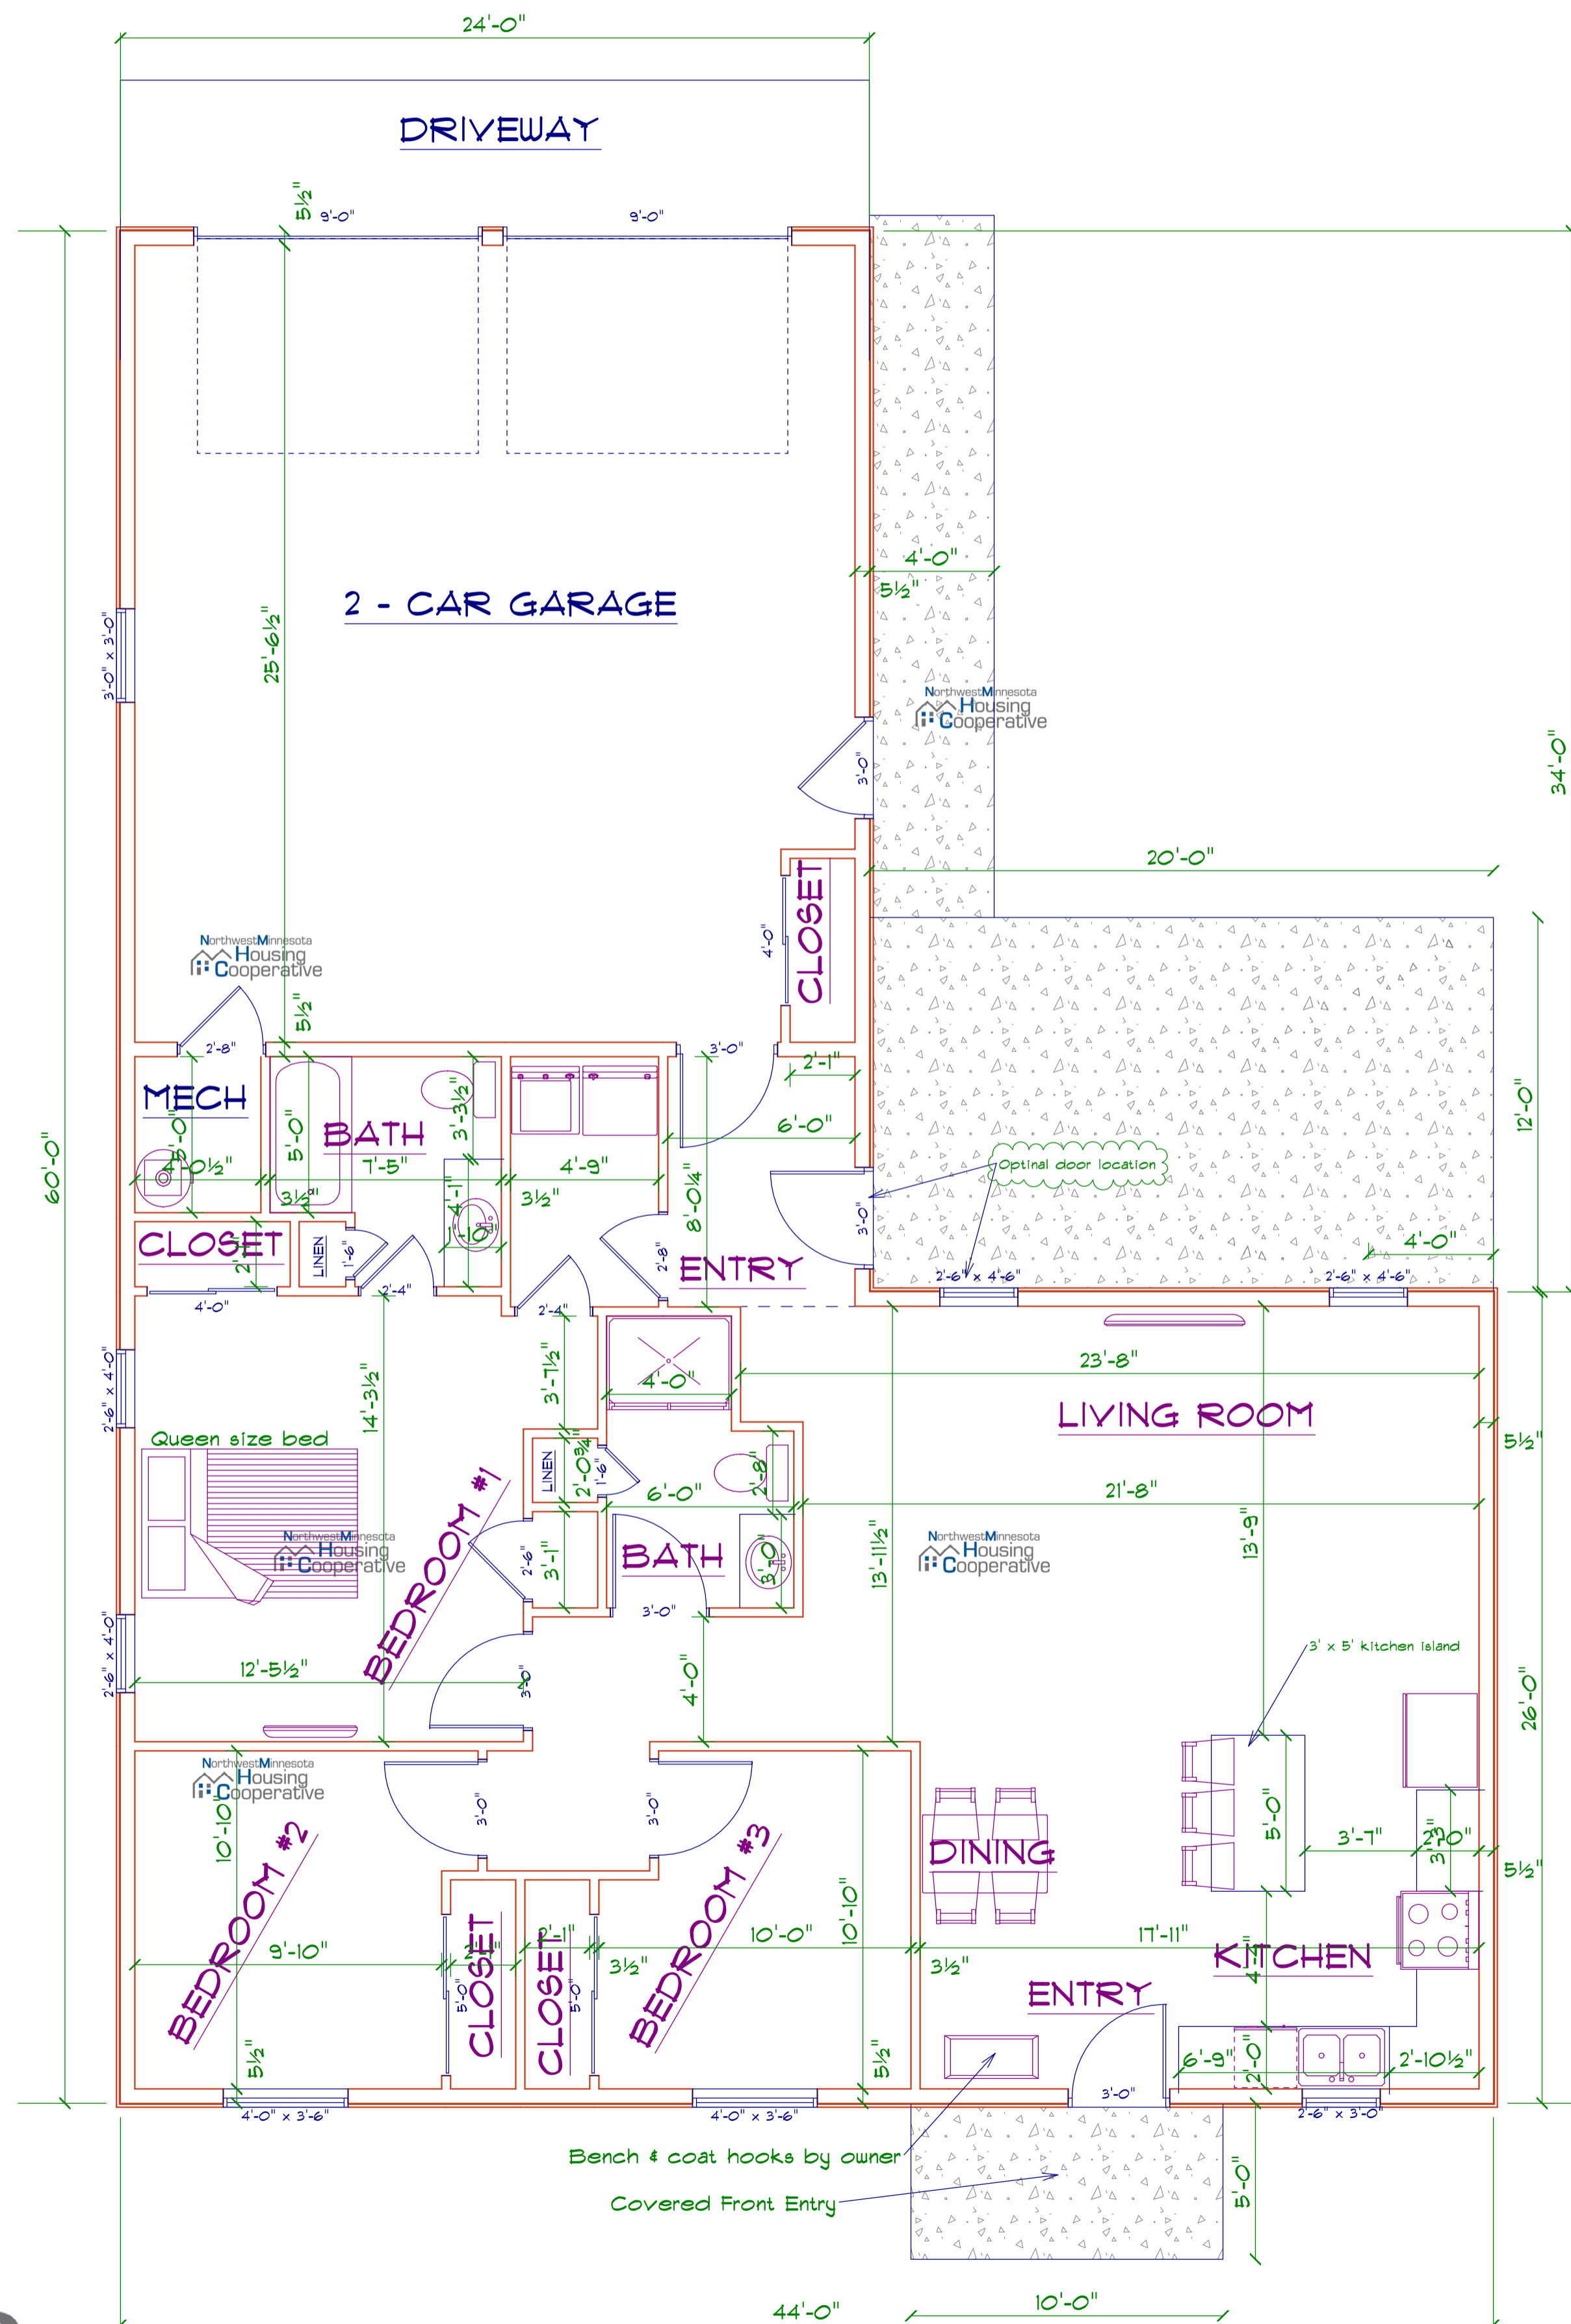

ALPHA 3

Contact: Jeff Fagerstrom
 P.O. Box 421 - TRF - MN -56701
 681-2340

Plan Changes
 JF - 5-26-21

1,384 Square feet: House
 576 Square feet: Garage

"ALPHA THREE" home plan
 3 BEDROOM PLAN
 2016 NELSON DRIVE, TRF