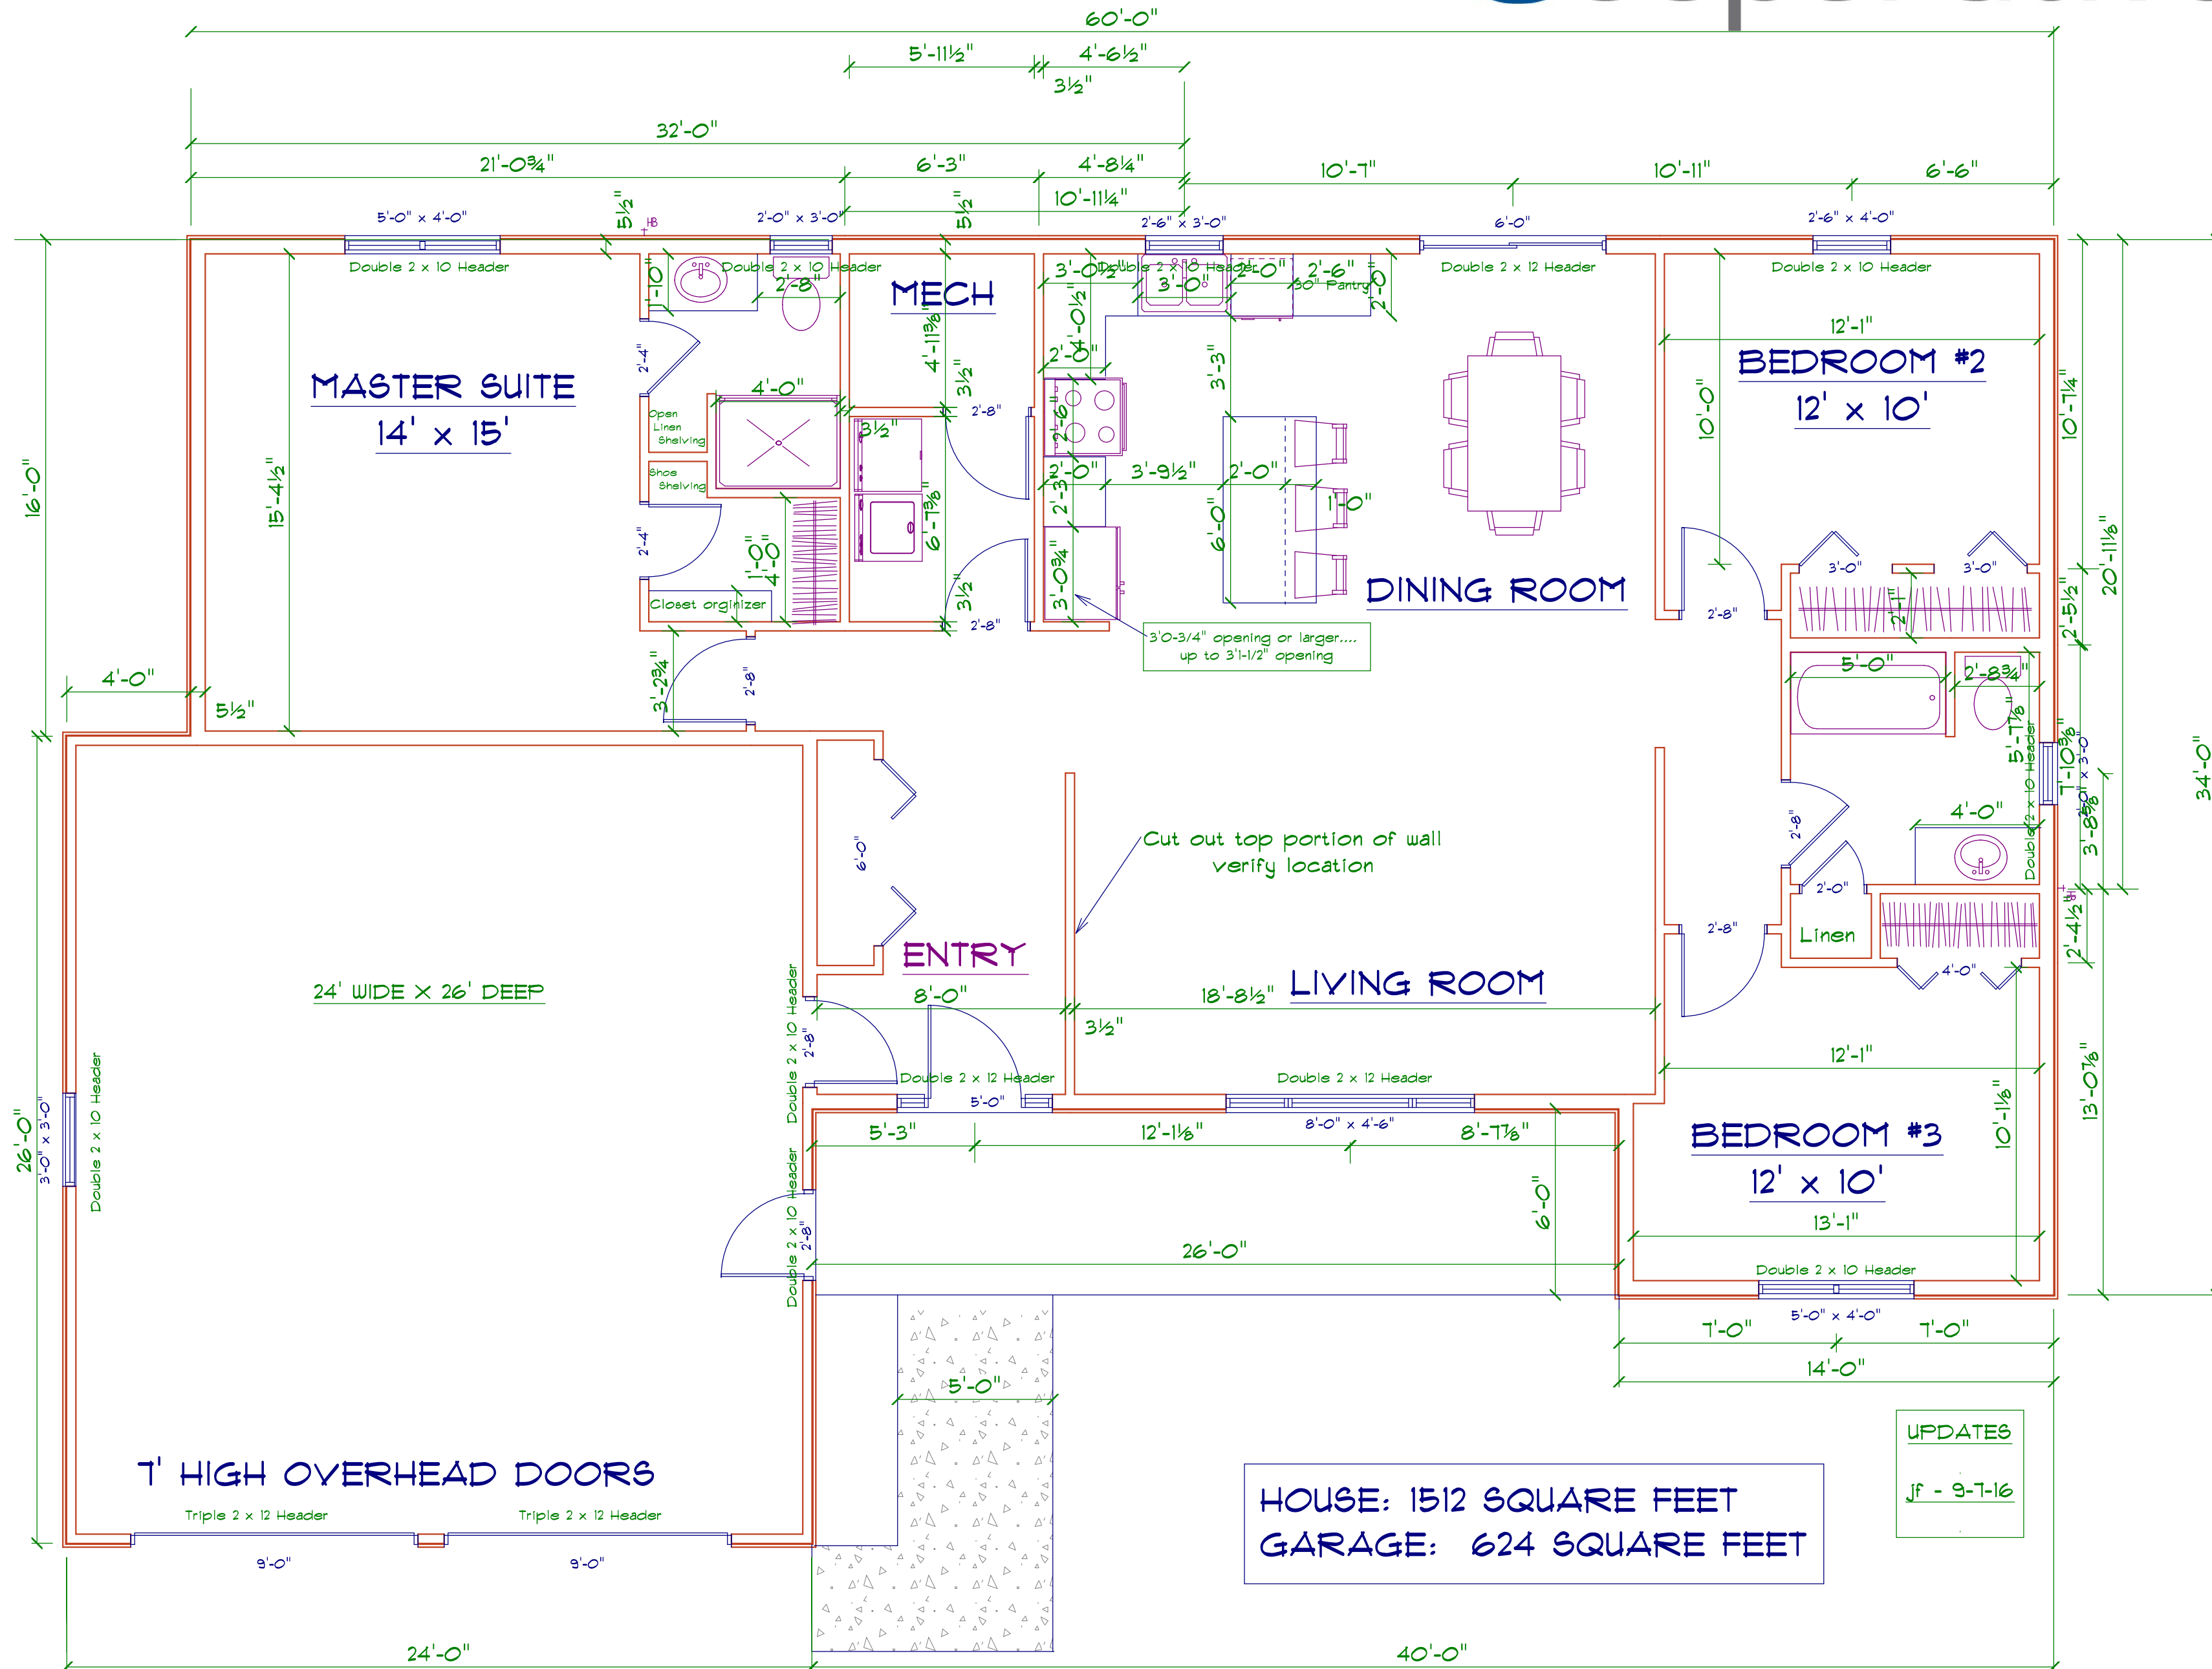

NORTHWEST MINNESOTA HOUSING COOPERATIVE
www.nmhchomes.com
 218-681-2340 - Jeff Fagerstrom

NORTHWEST MINNESOTA HOUSING COOPERATIVE
 Prairie Rose 3 - SLAB ON GRADE

Lincoln School model